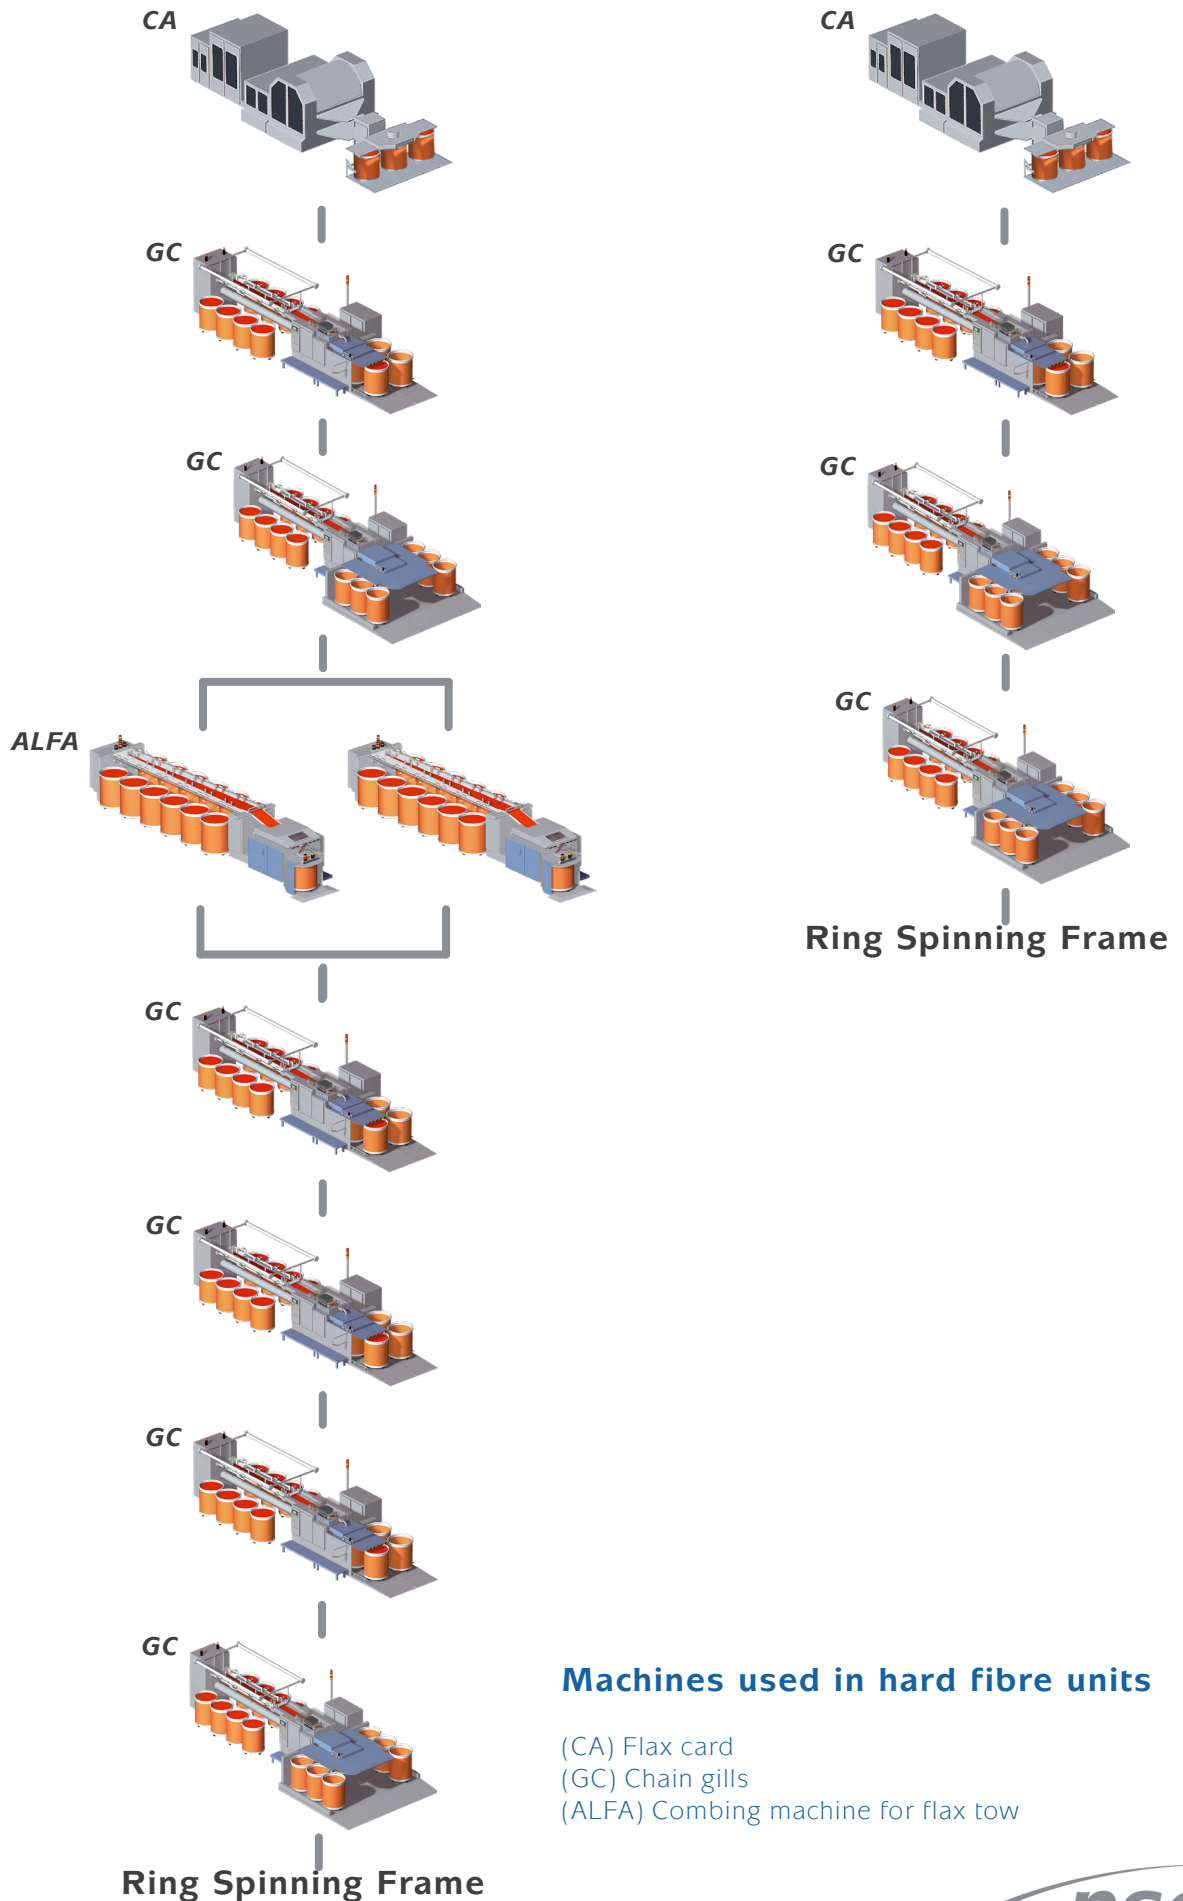

## Hard fibre units

To process flax, hemp, jute

### Machines used in hard fibre units

- (CA) Flax card
- (GC) Chain gills
- (ALFA) Combing machine for flax tow